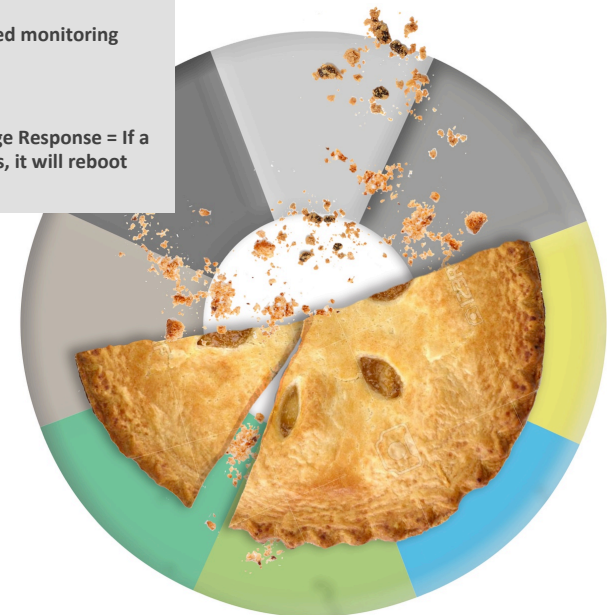

Liferay optimized hosting, configuration, security, network and storage.

Support = A qualified and certified Liferay Tech Team that knows your installation. 10+ yrs Liferay experience with custom implementations.

Managed monitoring, admin, maintenance and support, with patching on request.

24 x 7 x 365 emergency response to all layers of the application, including Liferay.

Advanced security at all layers: Liferay setup, active intrusion protection, zero day threat and data loss prevention capable, case specific hardening.

Case specific tuning and optimization.

Omegabit offers more specialization in custom Liferay operations, security, and performance than any other provider.

More value for $: Omegabit includes more standard and optional features relating to Liferay than any competitor.

1

Liferay Services (not optimized)

2

Support = Someone from a generic call center with little to no Liferay experience.

3

Unmanaged monitoring

4

HA /Outage Response = If a server dies, it will reboot

5

6

7

8

other hosting providers